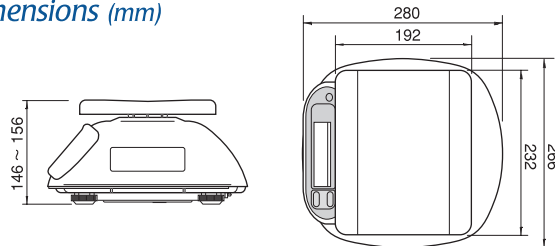

Dimensions (mm)

A&D ...Clearly a Better Value

A&D Company, Limited
3-23-14 Higashi-Ikebukuro, Toshima-ku, Tokyo 170-0013 JAPAN
Telephone:[81](3) 5391-6132 Fax:[81](3) 5391-6148
http://www.aandd.jp

A&D ENGINEERING, INC.
1756 Automation Parkway, San Jose, CA 95131 U.S.A.
Telephone:[1](408) 263-5333 Fax:[1](408) 263-0119

A&D MERCURY PTY. LTD.
32 Dew Street, Thebarton, South Australia 5031 AUSTRALIA
Telephone:[61](8) 8301-8100 Fax:[61](8) 8352-7409

A&D INSTRUMENTS LTD.
Unit 24/26 Blacklands Way Abingdon Business Park,
Abingdon, Oxon OX14 1DY UNITED KINGDOM
Telephone:[44](1235) 550420 Fax:[44](1235) 550485

<German Sales Office>
Große Straße 13 b 22926 Ahrensburg GERMANY
Telephone:[49](0) 4102 459230 Fax:[49](0) 4102 459231

A&D KOREA Limited
Manhattan Bldg. 8F, 36-2 Yoido-dong, Youngdeungpo-gu, Seoul, KOREA
Telephone:[82](2) 780-4101 Fax:[82](2) 782-4280

A&D RUS CO., LTD.
Vereyskaya str.112 Kuntsevo Block, 121357,
Moscow, Russia
Telephone: [7] (495) 937-33-44 Fax: [7] (495) 937-55-66