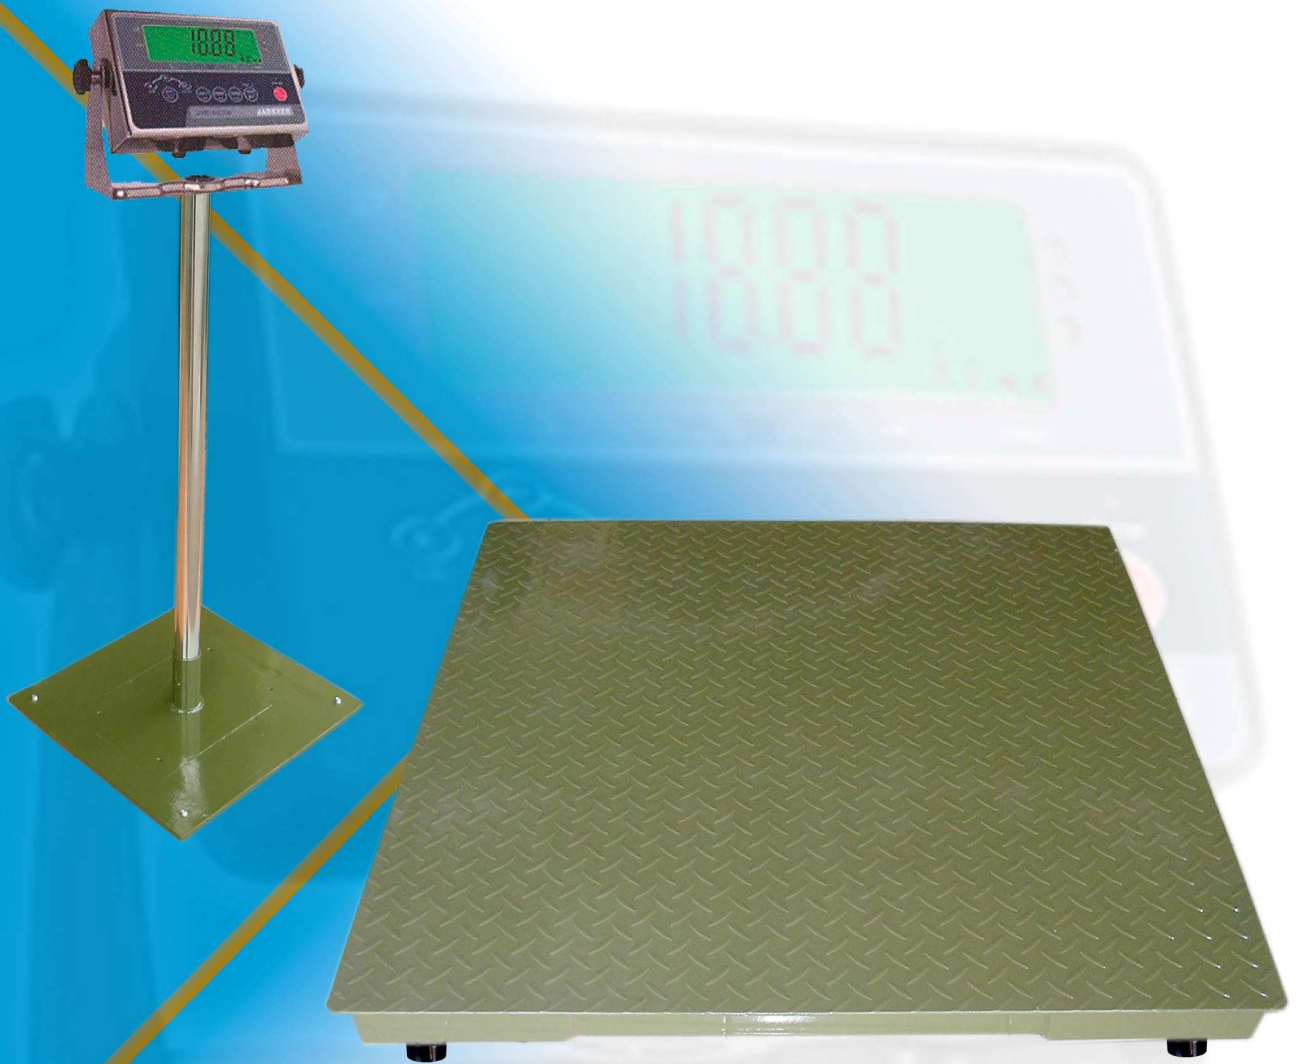

## JIK-6 Series Bench scales

# JIK-6 Features

- Moisture protected load cell
- Stainless steel weighing pan
- Large easy-to-read LCD with backlight
- Auto Calibration / Software calibration
- Weight checking function (HI、LO、OK)
- Beep for check function
- Built-in battery charger
- Rechargeable battery last for 100 Hours per charge
- Selectable multiple weigh units
- Total weight and accumulated times can be summed and recalled later accumulation
- Auto shut off function (5,10,30,60, minutes or none after there is no load on the pan)
- Backlight On / OFF/ Auto

## JIK-6 Dimension

1x1 M, 1.2x1.2 M, 1.5x1.5M, 2.0x2.0 M.

\* หรือขนาดตามสั่ง

## Specifications

Model	JIK-6CAB/JIK-6CSB												
	JIK-100K	JIK-150K	JIK-200K	JIK-300K	JIK-500K	JIK-600K	JIK-1000K	JIK-1200K	JIK-1500K	JIK-2000K	JIK-3000K	JIK-5000K	JIK-6000K
Capacity(kg)	100.00	150.00	200.00	300.00	500.00	600.00	1000.0	1200.0	1500.0	2000.0	3000.0	5000.0	6000.0
Resolution(kg)	0.01	0.01	0.02	0.02	0.05	0.05	0.1	0.1	0.1	0.2	0.2	0.5	0.5
Display	LCD, 6digit 30 mm. With backlight												
Power	9V/1A Adaptor ; 6V/3Ah Recharging battery												
Optional accessories	RS-232 , Relay												